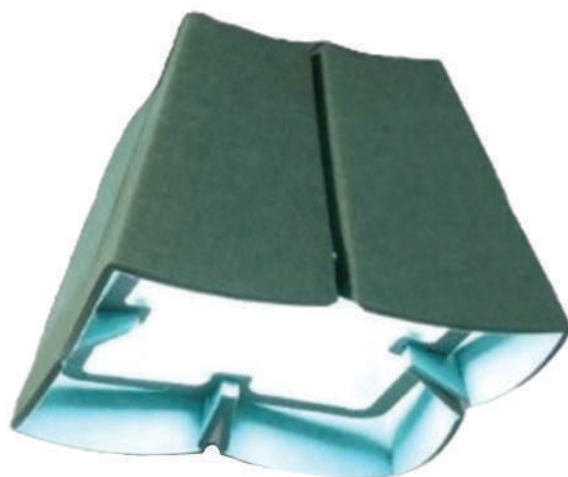

PARAMECIA  
**CELDA**

---

Wattage:  
40W

Standard Dimension:  
2400mm (LENGTH)

PARAMECIA