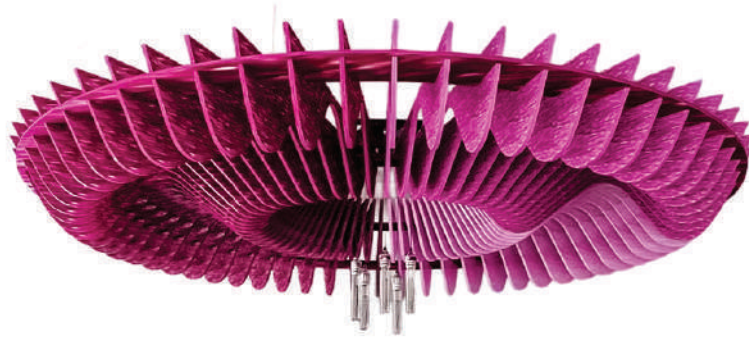

LOGIA  
**BROOD 2**

---

Wattage:  
10W

Standard Dimension:  
550mm <sup>(DIA)</sup>

LOGIA  
**LEAF**

---

Wattage:  
40W

Standard Dimension:  
600mm <sup>(DIA)</sup>