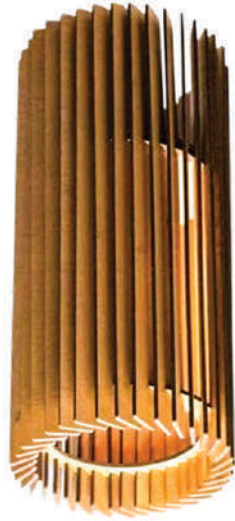

LOGIA
LEAK

Wattage:
15W

Standard Dimension:
CUSTOM