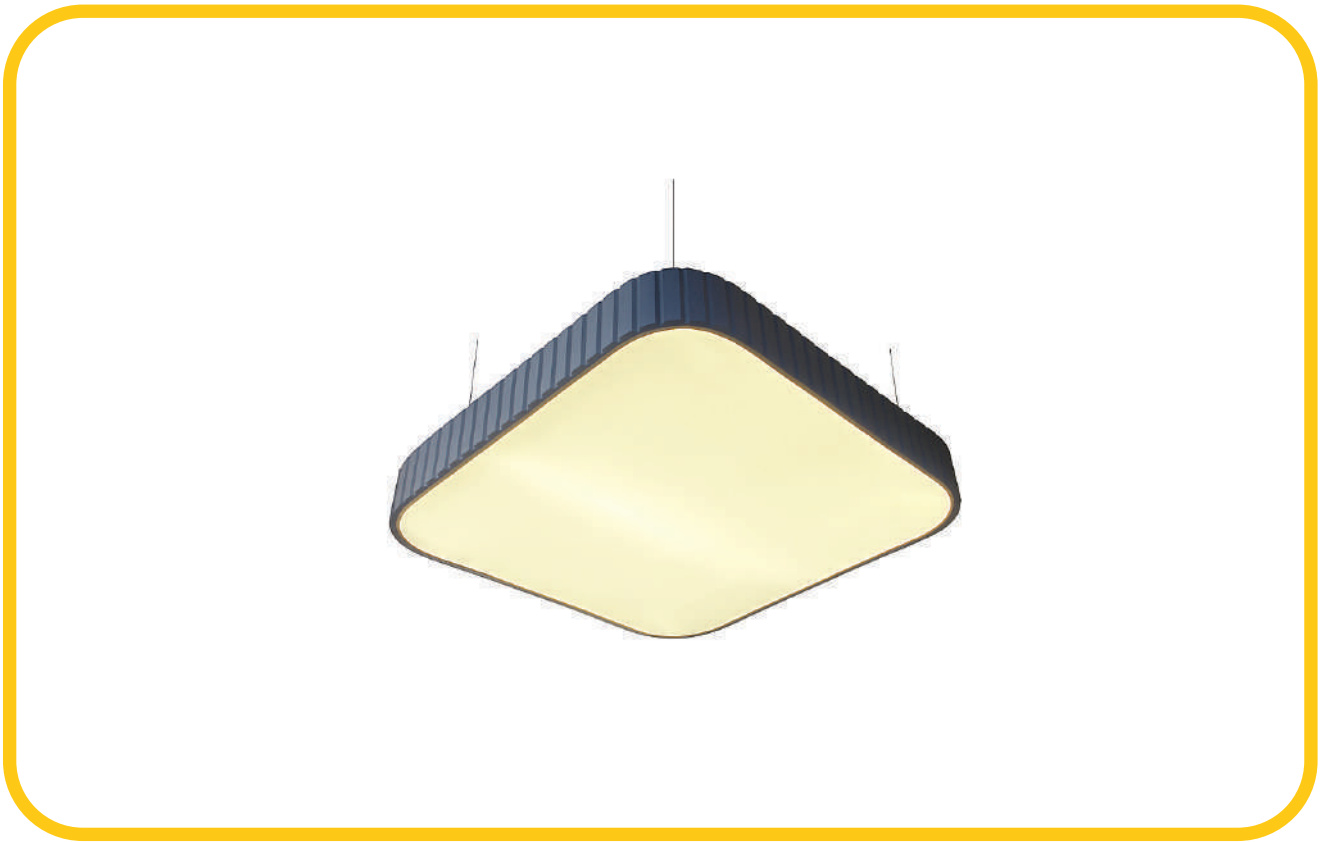

# MALEFICIO

---

Wattage:  
20W

Standard Dimension:  
600mm <sup>(DIA)</sup>

ZOAN

# PARASOL

---

Wattage:  
20W

Standard Dimension:  
600mm <sup>(DIA)</sup>

ZOAN