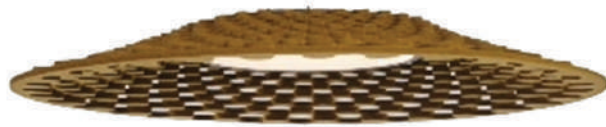

ZOAN
CESTA

Wattage:
20W

Standard Dimension:
600mm ^(DIA)