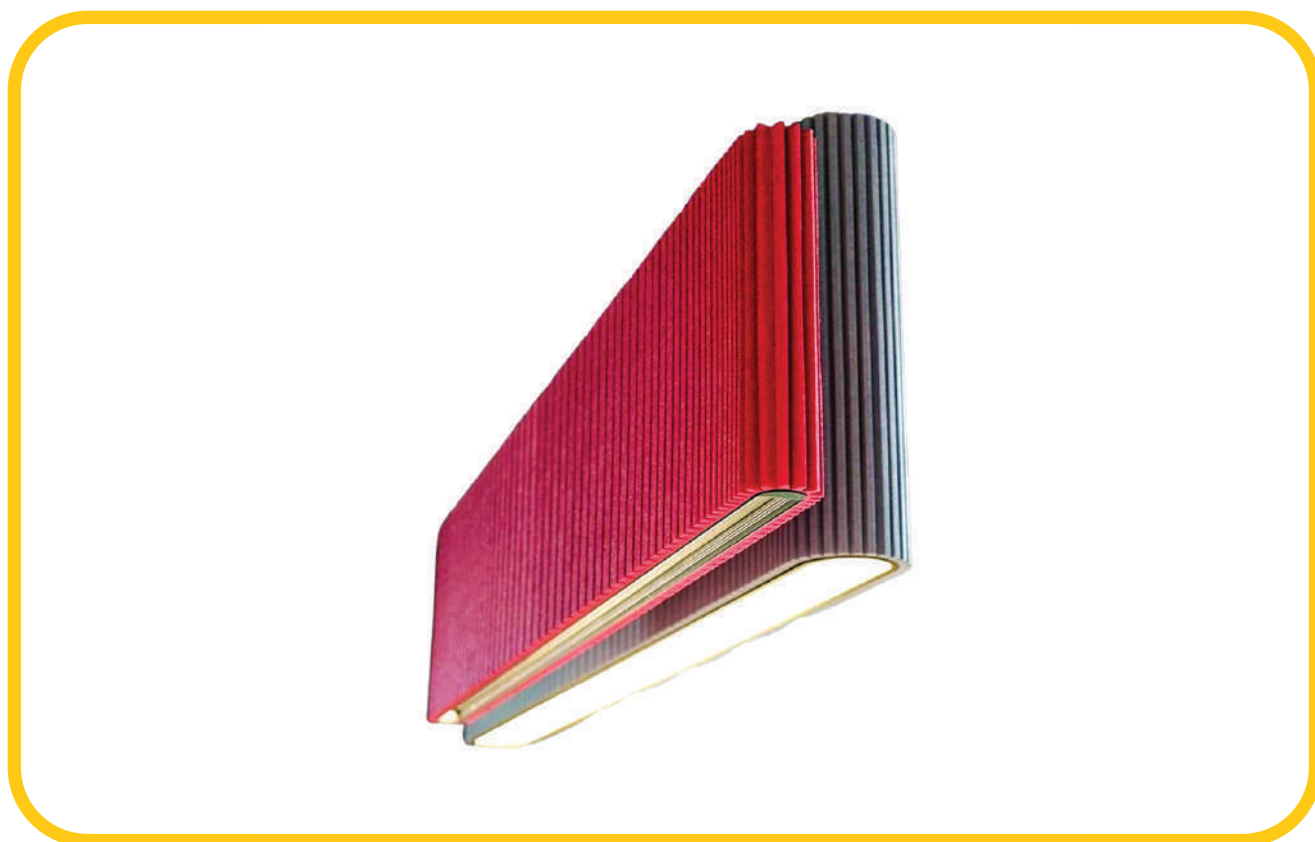

PARAMECIA

300 RANURA

Wattage:
40W

Standard Dimension:
1200mm (LENGTH)