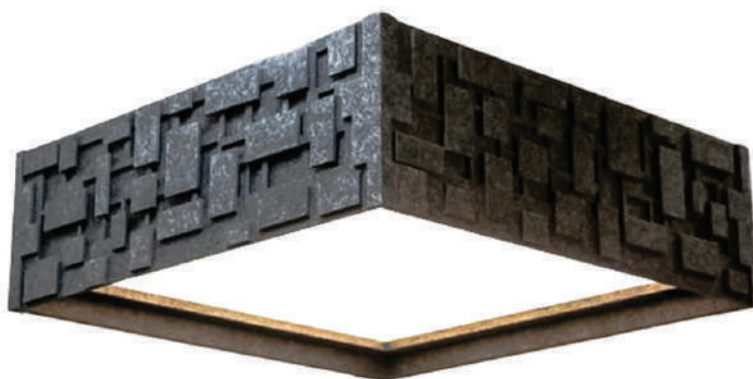

# REDONDO

Wattage:  
40W

Standard Dimension:  
750mm <sup>(DIA)</sup>

ZOAN  
**CESTA**

---

Wattage:  
20W

Standard Dimension:  
600mm <sup>(DIA)</sup>

ZOAN  
**FALDA**

---

Wattage:  
20W

Standard Dimension:  
600mm <sup>(DIA)</sup>

ZOAN  
**CUBO**

---

Wattage:  
40W

Standard Dimension:  
600mm X 600mm

ZOAN  
**HEXA**