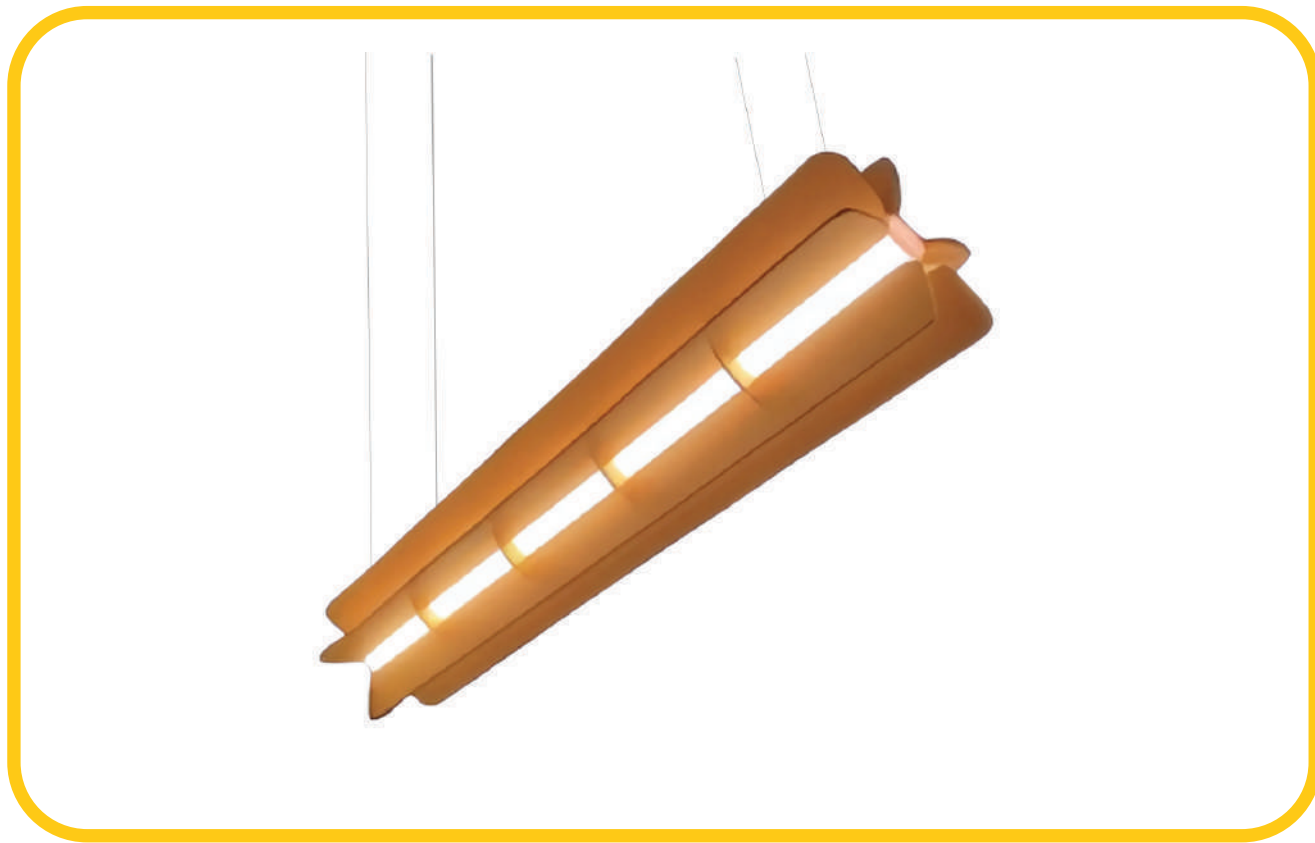

# 1200 SUNNY

Wattage:  
20W

Standard Dimension:  
1200mm <sup>(DIA)</sup>

PARAMECIA  
**LINEAL**

---

Wattage:  
40W

Standard Dimension:  
1200mm (LENGTH)

PARAMECIA  
**TUBO**