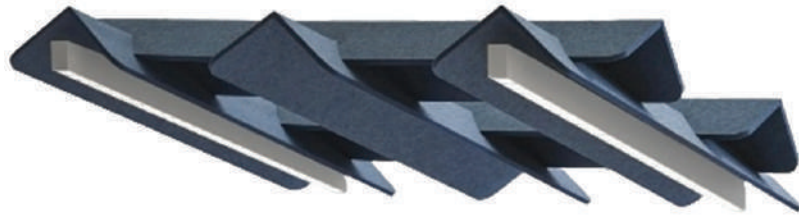

LOGIA
TECHO

Wattage:
80W

Standard Dimension:
CUSTOM