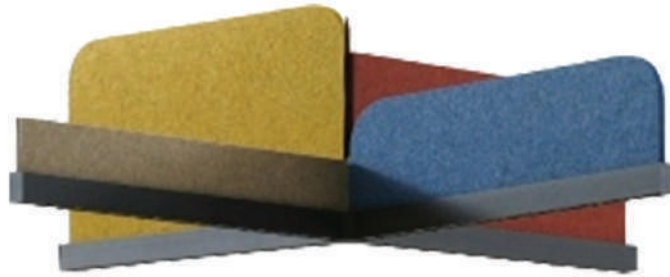

# COLGANTE

---

Wattage:  
12W

Standard Dimension:  
CUSTOM

LOGIA  
**TECHO**

---

Wattage:  
80W

Standard Dimension:  
CUSTOM