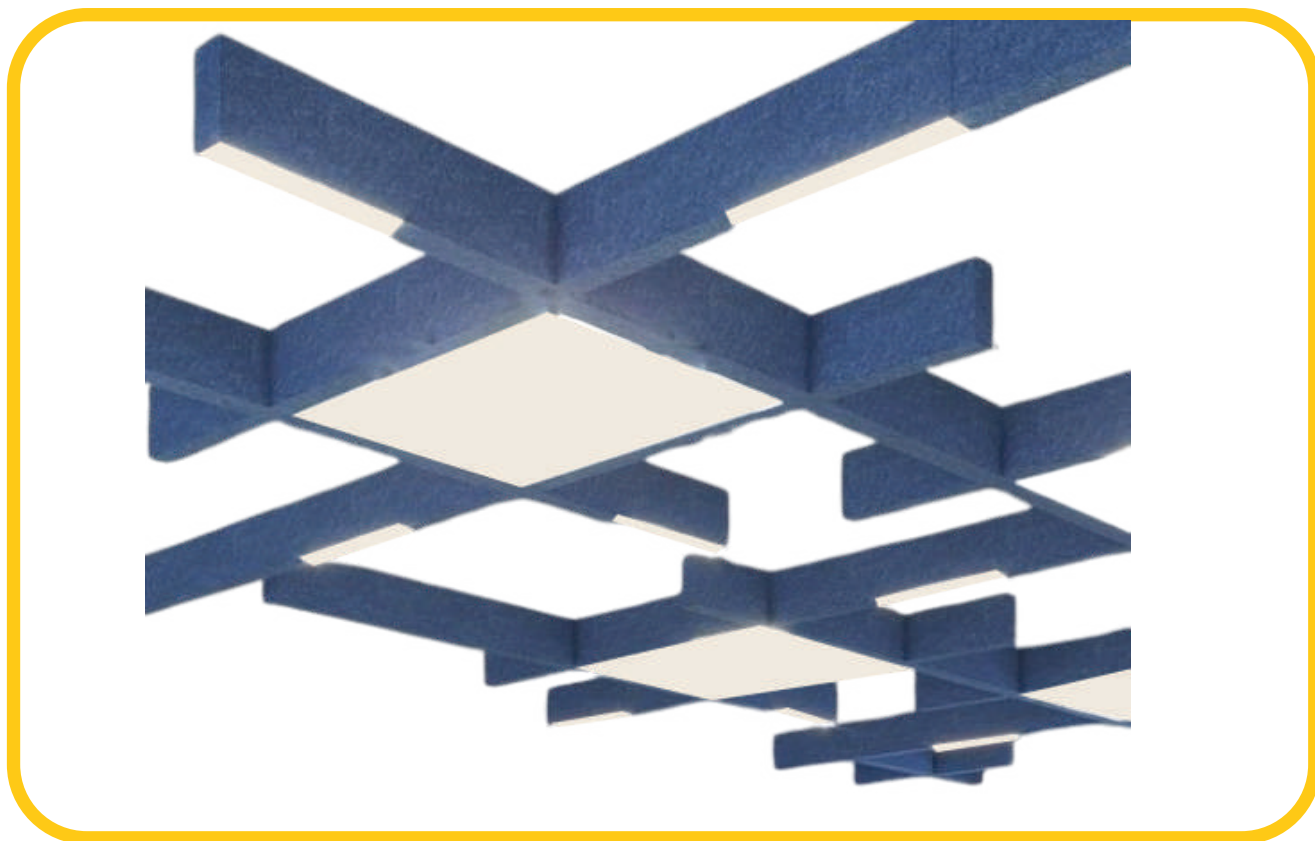

LOGIA

UNION

Wattage:
AS PER
CHOICE

Standard Dimension:
CUSTOM