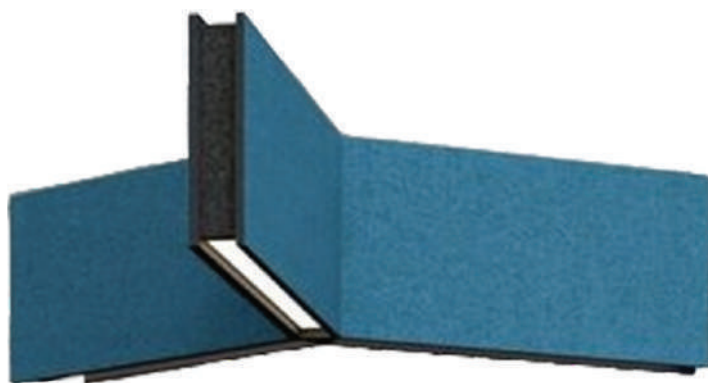

# 300 RANURA

Wattage:  
40W

Standard Dimension:  
1200mm (LENGTH)

PARAMECIA  
**DONUT**

---

Wattage:  
24W

Standard Dimension:  
300mm <sup>(DIA)</sup>

PARAMECIA  
Y