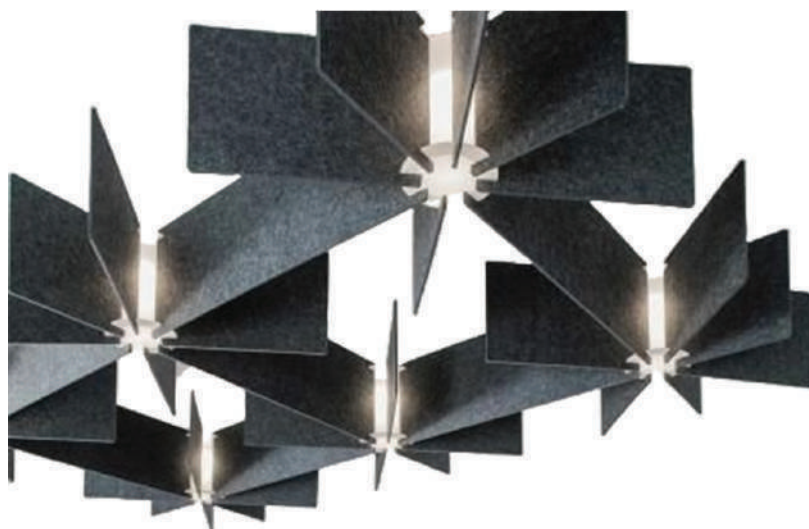

LOGIA

BLADE TRINITY

Wattage:
12W

Standard Dimension:
450mm ^(DIA)