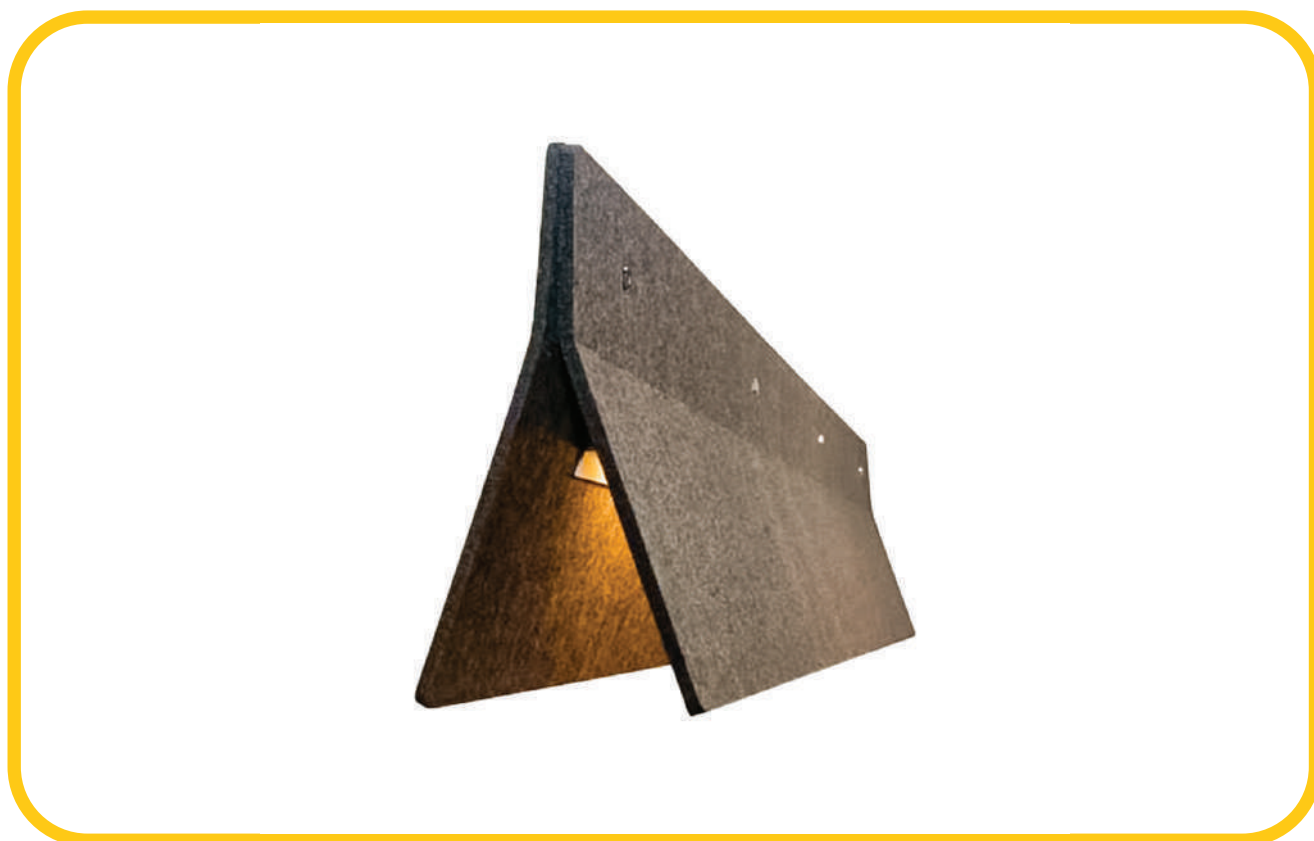

PARAMECIA

SOMBRA

Wattage:
40W

Standard Dimension:
1200mm ^(LENGTH)