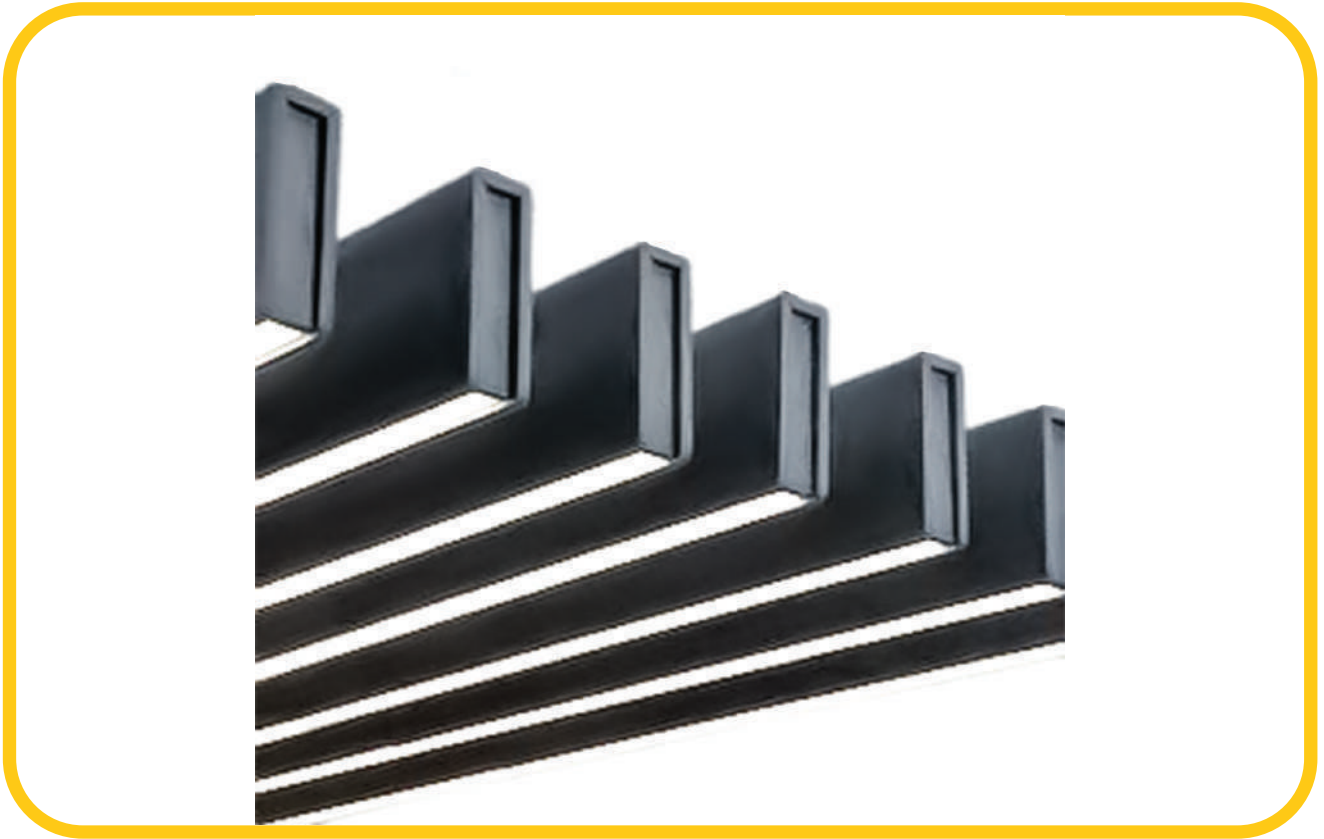

PARAMECIA
LINEAL

Wattage:
40W

Standard Dimension:
1200mm (LENGTH)