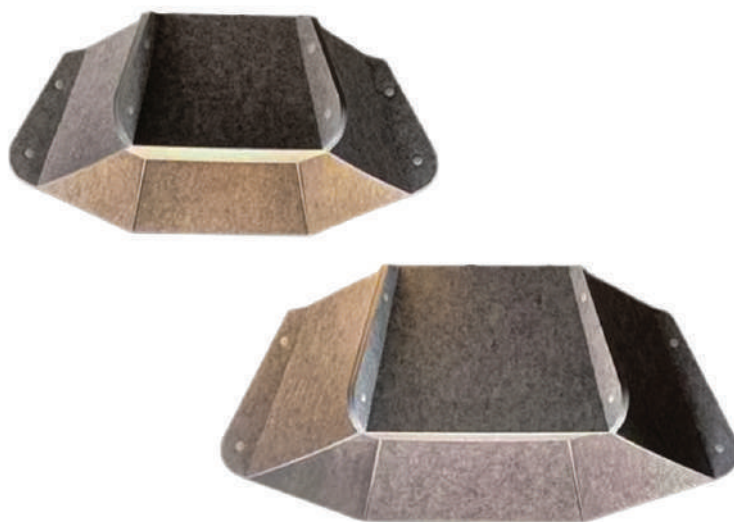

---

Wattage:  
20W

Standard Dimension:  
600mm <sup>(DIA)</sup>

ZOAN  
**CUBO**

---

Wattage:  
40W

Standard Dimension:  
600mm X 600mm

ZOAN  
**HEXA**