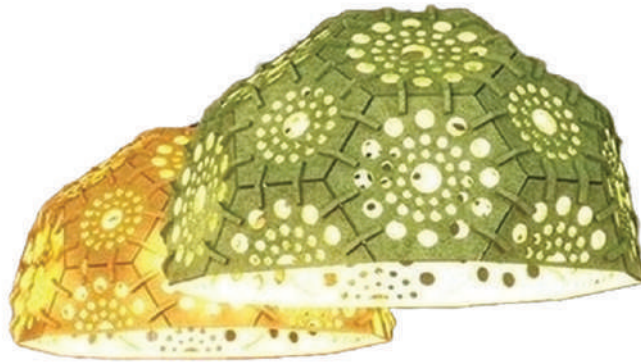

LOGIA

PARAGUS

Wattage:
FILAMENT
BULB

Standard Dimension:
450mm ^(DIA)