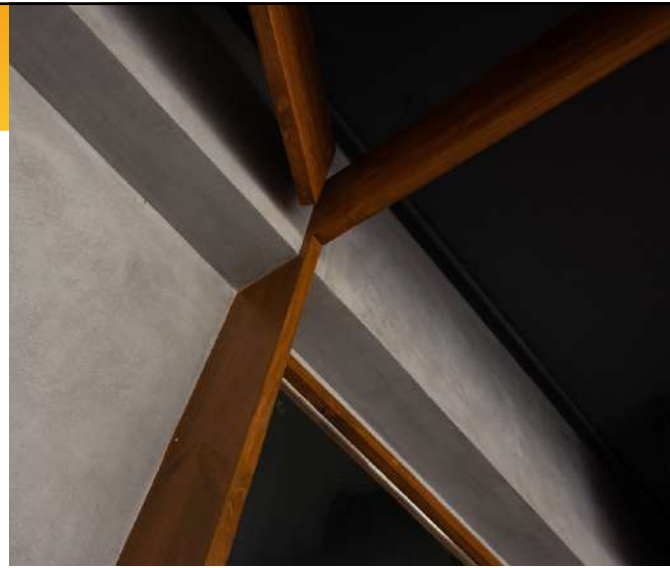

HELIOSICARUS

Concept Design

CONCRETE TEXTURE

WALLS & CEILINGS | INTERIOR EXTERIOR

This finish brings a natural, minimalist appeal to walls, with its rugged surface and subtle variations in texture. Whether you're aiming for a modern, urban vibe or a timeless, earthy aesthetic, concrete texture finish adds depth, character, and an effortlessly

PITTED FINISH

WALLS | INTERIOR EXTERIOR

Pitted Finish is a serene, stone-inspired decorative finish that brings the calming essence of natural stone into any interior space. With its soft, matte texture and earthy tones, Pietra Zen creates a harmonious and minimalist aesthetic, perfect for fostering a peaceful, leather-like feel. The finish captures the understated elegance of stone surfaces, blending seamlessly