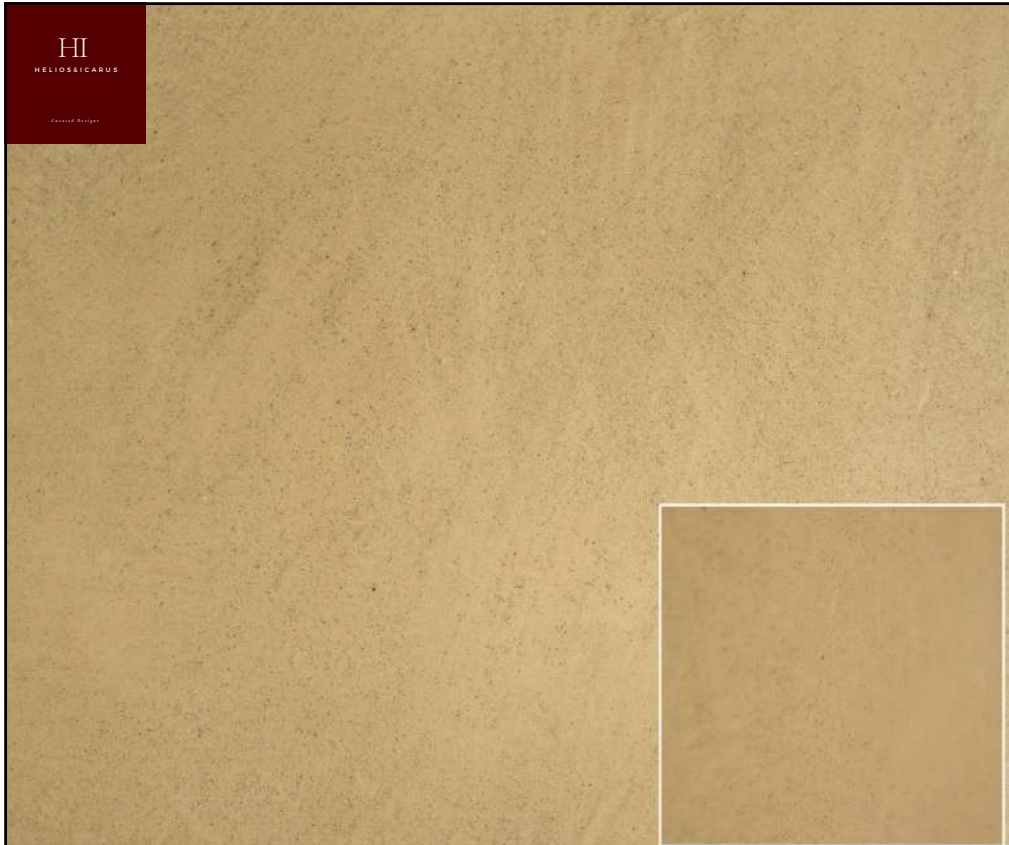

MARMORINO SAND

WALLS & CEILINGS | INTERIOR EXTERIOR

The use of the Marmorino technique was already known in Roman times and was renewed in the Renaissance. Composed of Lime, Marble powders and Artisan Manual Skills. A uniform wall, totally smooth and pleasant to the touch. Slightly satin-finished, it makes the walls of the house welcoming and exciting without being invasive. Ideal for large surfaces also for its speed of installation. Presented in this catalog in 36