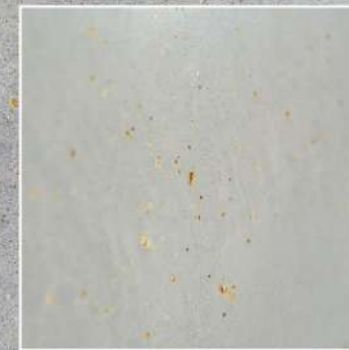

GLIMMERPUTZ

WALLS & CEILINGS | INTERIOR EXTERIOR

Powder compound of selected marble powders, hydraulic lime, binders and special glimmers, with a smooth matt effect. Glimmerputz is a striking decorative wall finish that combines texture with a subtle metallic sheen, creating a luxurious, shimmering effect. This unique finish incorporates fine particles that catch the light.