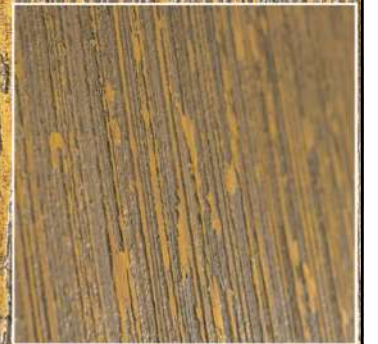

PIETRA ZEN

WALLS | INTERIOR EXTERIOR

Pietra Zen is a serene, stone-inspired decorative finish that brings the calming essence of natural stone into any interior space. With its soft, matte texture and earthy tones, Pietra Zen creates a harmonious and minimalist aesthetic, perfect for fostering a peaceful, zen-like atmosphere. The finish captures the understated elegance of stone surfaces, blending seamlessly

HI

HELIOSAICARUS

curated designs