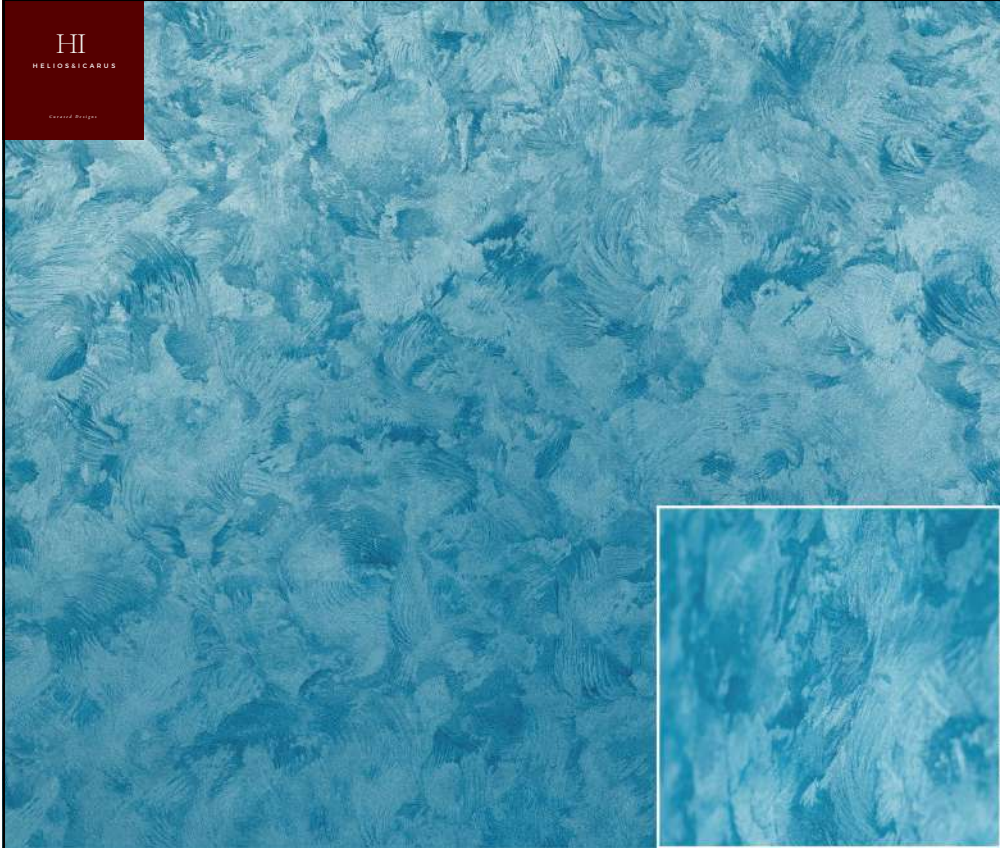

PEARL FINISH

WALLS | INTERIOR

Pearl Finish is a luxurious decorative wall treatment that adds a soft, iridescent shimmer to any surface. Known for its subtle glow and smooth texture, this finish reflects light beautifully, creating an elegant, opalescent effect that shifts as you move around the room. Pearl Finish brings a sense of refinement and