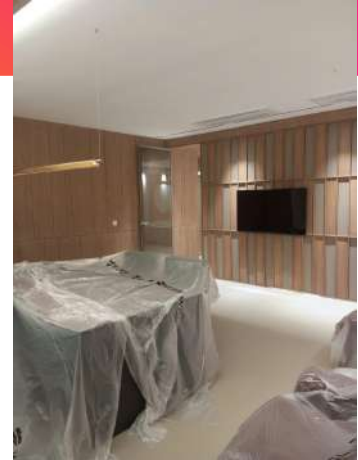

HI
HELIOS&ICARUS
Curated Designs