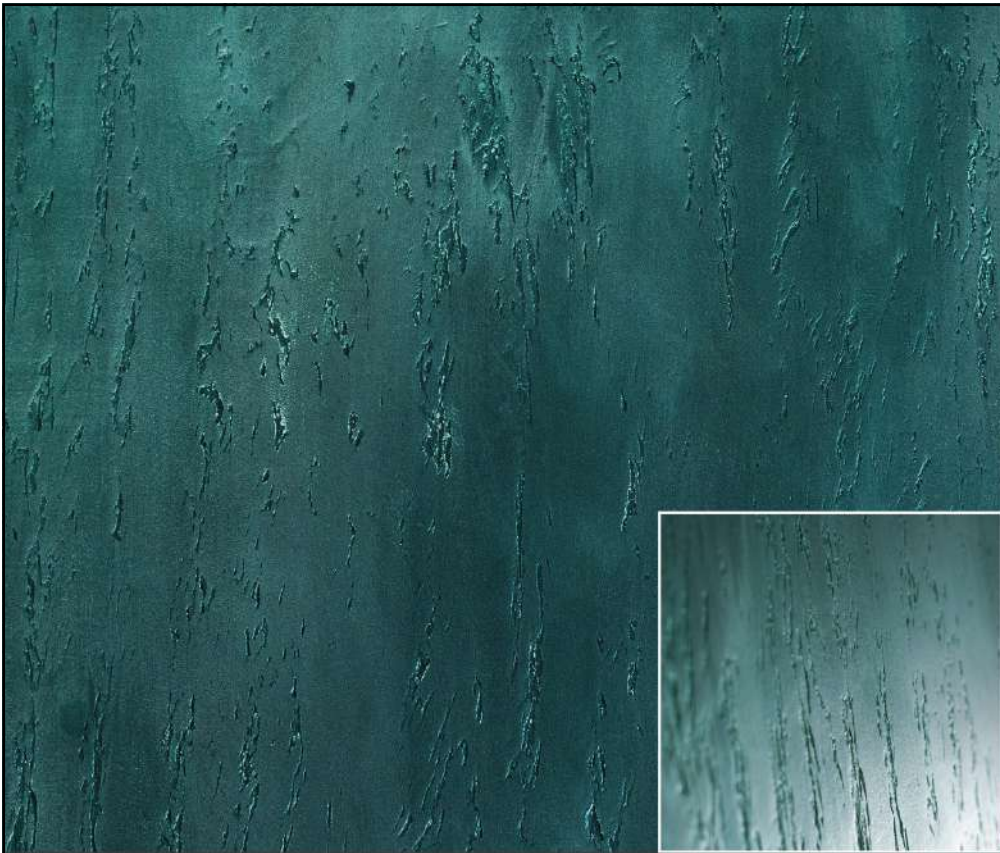

HI

HELIOSICARUS

CREATED DESIGN

PEARL FINISH

WALLS | INTERIOR

Pearl Finish is a luxurious decorative wall treatment that adds a soft, iridescent shimmer to any surface. Known for its subtle glow and smooth texture, this finish reflects light beautifully, creating an elegant, opalescent effect that shifts as you move around the room. Pearl Finish brings a sense of refinement and

FABRIC FINISH

WALLS | INTERIOR EXTERIOR

Fabric Finish is a captivating decorative plaster that embodies raw elegance and artistic freedom. With its unique texture and rich depth, this finish evokes a sense of instinctual creativity, allowing each application to tell its own story. The slightly irregular surface and organic patterns create a dynamic visual