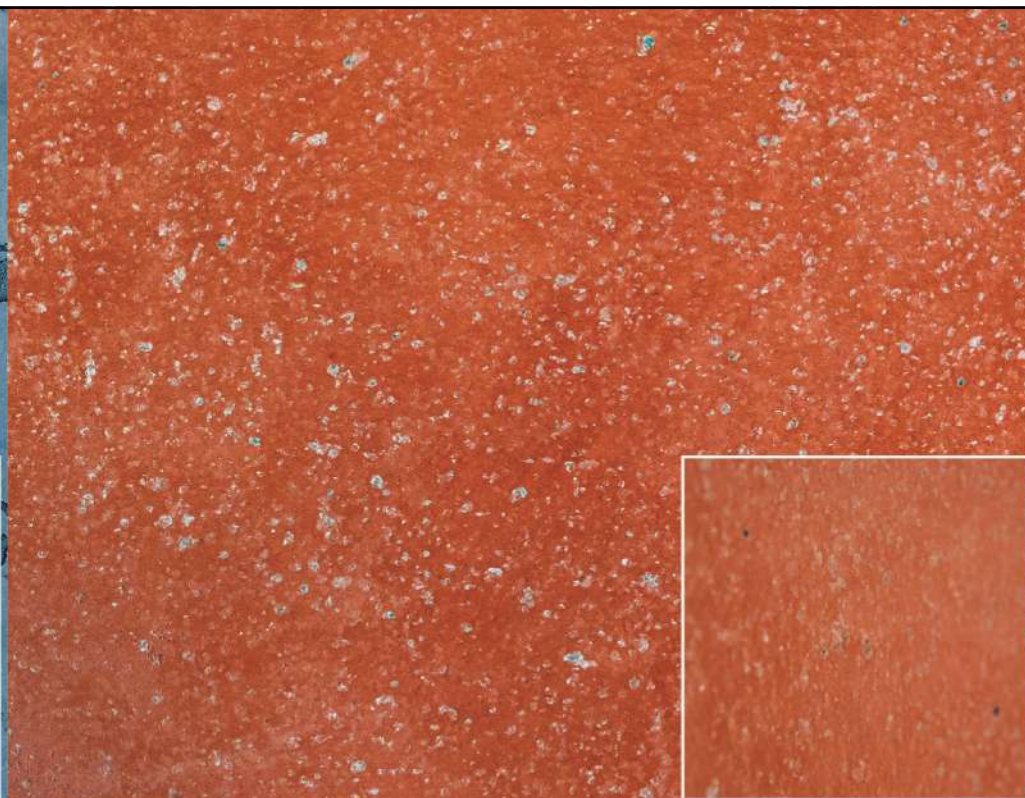

Three-dimensional finish with a contemporary look. Moon Craters' iconic texture is inspired by the lunar surface, which it reproduces on walls in rough bas-reliefs, similar to craters. The clever alternation of material zones, created with lime plaster, and areas smoothed over with lime-based paint, gives life to a highly evocative effect to embellish elegant and simple environments.