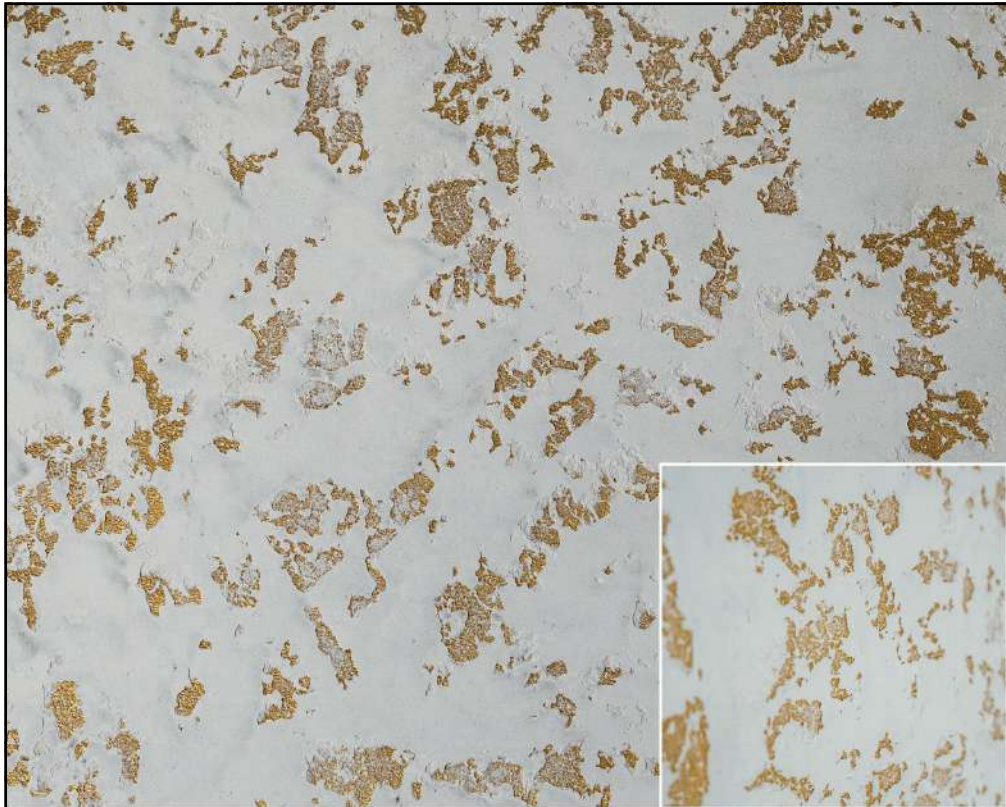

DISTRESS FINISH

WALLS | INTERIOR EXTERIOR

Distress Finish is a serene, stone-inspired decorative finish that brings the calming essence of natural stone into any interior space. With its soft, matte texture and earthy tones, Pietra Zen creates a harmonious and minimalist aesthetic, perfect for fostering a peaceful, leather like. The finish captures the understated elegance of stone surfaces, blending seamlessly with modern, contemporary, or rustic designs.