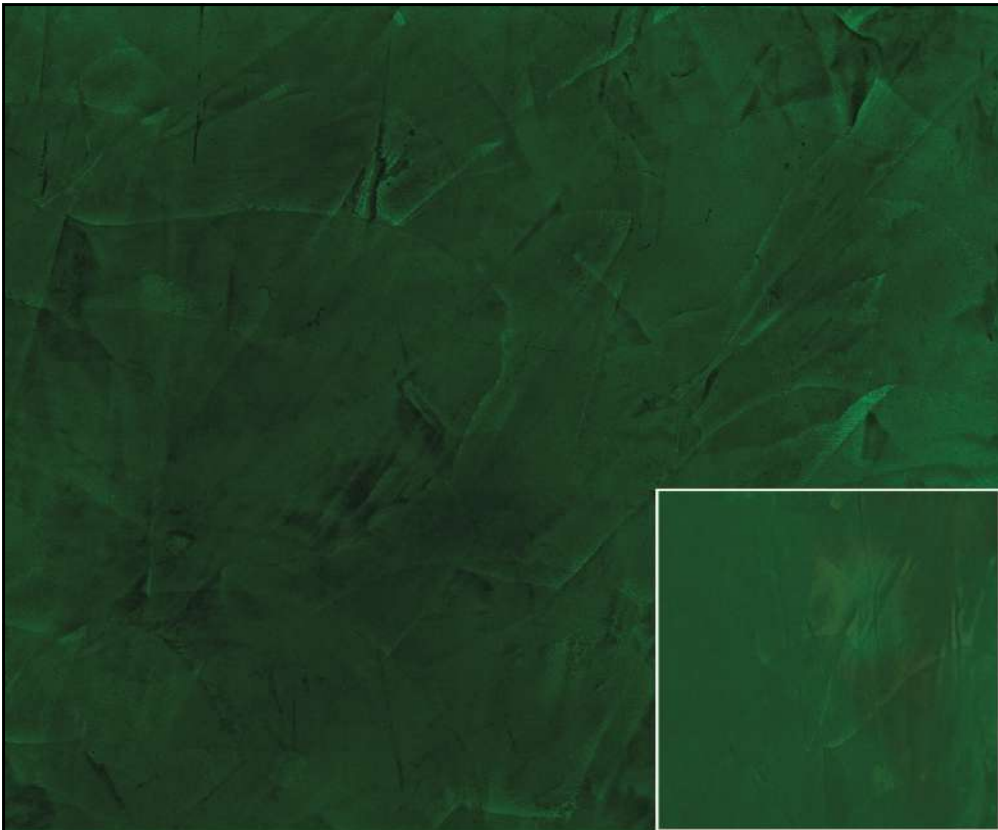

SPATULA FINISH

WALLS | INTERIOR

Spatula Finish is a luxurious decorative wall treatment that adds a soft, iridescent shimmer to any surface. Known for its subtle glow and smooth texture, this finish reflects light beautifully, creating an elegant, opalescent effect that shifts as you move around the room. Pearl Finish brings a sense of refinement and sophistication, making it an ideal choice for both modern and