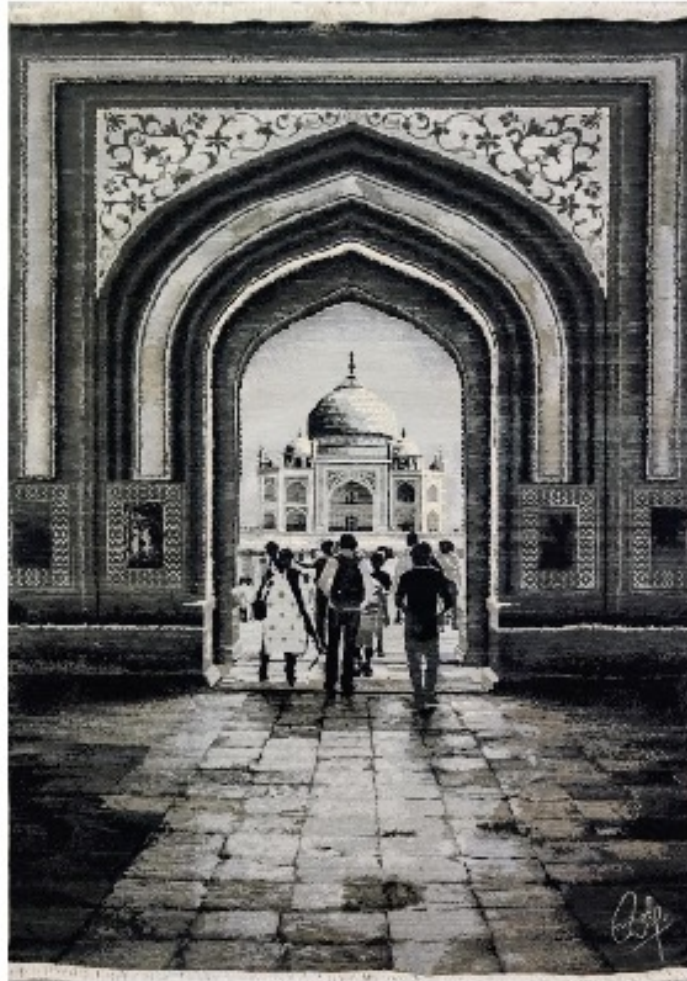

LOOMHAUS

Hand-Knotted Wall Art - One of a Kind

LOOMHAUS

Hand-Knotted Wall Art - One of a Kind

These exquisite pieces not only bring warmth and texture to a room but also tell a story through their intricate designs. Inspired by the beauty of landscapes captured through photography, these hand-knotted carpets are transforming the way we appreciate and incorporate nature into our living spaces. We made in fine hand-carded wool. Thanks to our design team and artisans for giving the finest quality and details into our one of a kinds collection.

Delivery Time (Quality 13x13)

5'x5' / 7'x5' / 5'x7' - 5 to 6 Months

(Please ask for custom size)

LOOMHAUS

ORIGINAL IMAGE

BENARAS GHAT

SIZE: 7-2 X 5-7

LOOMHAUS

ORIGINAL IMAGE

THE BIG BEN, LONDON

Size: 5-1 X 7-1

LOOMHAUS

ORIGINAL IMAGE

THE TAJ MAHAL

SIZE: 5-1 X 7-2

LOOMHAUS

ORIGINAL IMAGE

THE SHARD, LONDON

SIZE: 5-0 X 5.0

LOOMHAUS

ORIGINAL IMAGE

MOONSCAPE, LADAKH

SIZE: 5-1 X 3-9

LOOMHAUS