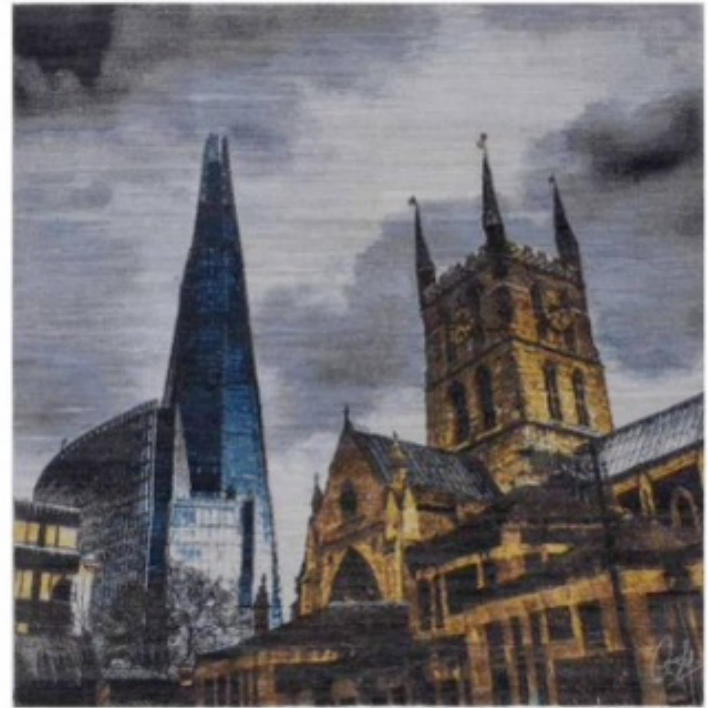

LOOMHAUS

Hand-Knotted Wall Art - One of a Kind

LOOMHAUS

Hand-Knotted Wall Art - One of a Kind

These exquisite pieces not only bring warmth and texture to a room but also tell a story through their intricate designs. Inspired by the beauty of landscapes captured through photography, these hand-knotted carpets are transforming the way we appreciate and incorporate nature into our living spaces. We made in fine hand-carded wool. Thanks to our design team and artisans for giving the finest quality and details into our one of a kinds collection.

ORIGINAL IMAGE

THE BIG BEN, LONDON

Size: 5-1 X 7-1

LOOMHAUS

ORIGINAL IMAGE

THE TAJ MAHAL

SIZE: 5-1 X 7-2

LOOMHAUS

ORIGINAL IMAGE

THE SHARD, LONDON

SIZE: 5-0 X 5.0

LOOMHAUS

ORIGINAL IMAGE

MOONSCAPE, LADAKH

SIZE: 5-1 X 3-9

LOOMHAUS