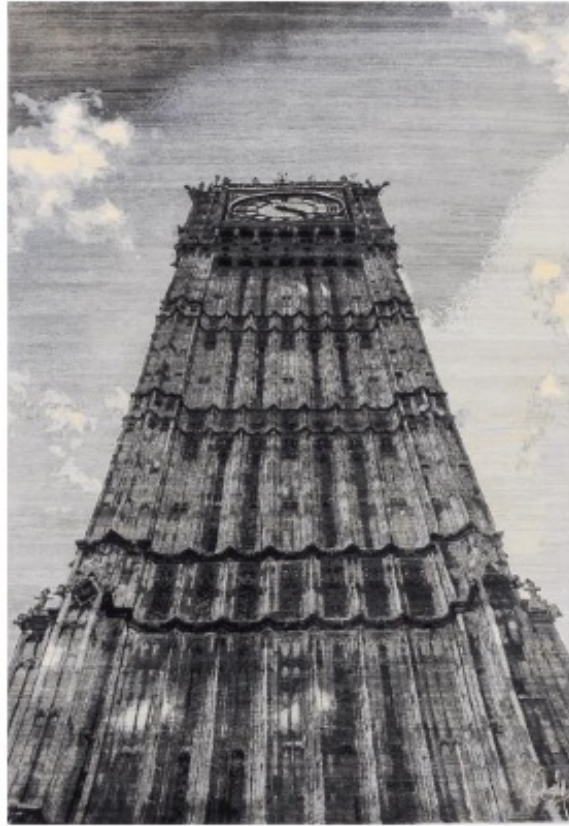

LOOMHAUS

Hand-Knotted Wall Art - One of a Kind

LOOMHAUS

Hand-Knotted Wall Art - One of a Kind

These exquisite pieces not only bring warmth and texture to a room but also tell a story through their intricate designs. Inspired by the beauty of landscapes captured through photography, these hand-knotted carpets are transforming the way we appreciate and incorporate nature into our living spaces. We made in fine hand-carded wool. Thanks to our design team and artisans for giving the finest quality and details into our one of a kinds collection.

Delivery Time (Quality 13x13)

5'x5' / 7'x5' / 5'x7' - 5 to 6 Months

(Please ask for custom size)

LOOMHAUS

ORIGINAL IMAGE

BENARAS GHAT

SIZE: 7-2 X 5-7

LOOMHAUS

ORIGINAL IMAGE

THE BIG BEN, LONDON

Size: 5-1 X 7-1

LOOMHAUS

ORIGINAL IMAGE

THE TAJ MAHAL

SIZE: 5-1 X 7-2

LOOMHAUS

ORIGINAL IMAGE

THE SHARD, LONDON

SIZE: 5-0 X 5.0

LOOMHAUS

ORIGINAL IMAGE

MOONSCAPE, LADAKH

SIZE: 5-1 X 3-9

LOOMHAUS