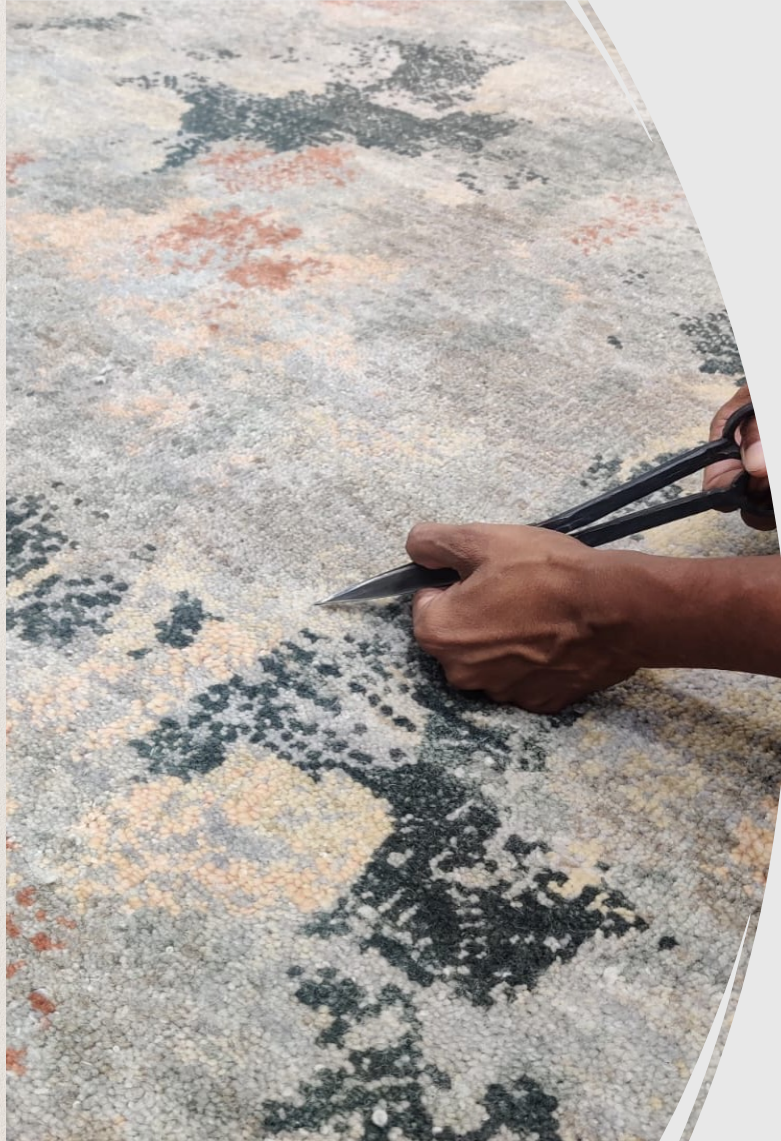

LOOMHAUS

Please contact us for further queries

+91 8848384279, +91 9900095741

info@ccworld.co.in

www.ccworld.co.in

Bhadohij Jaipur