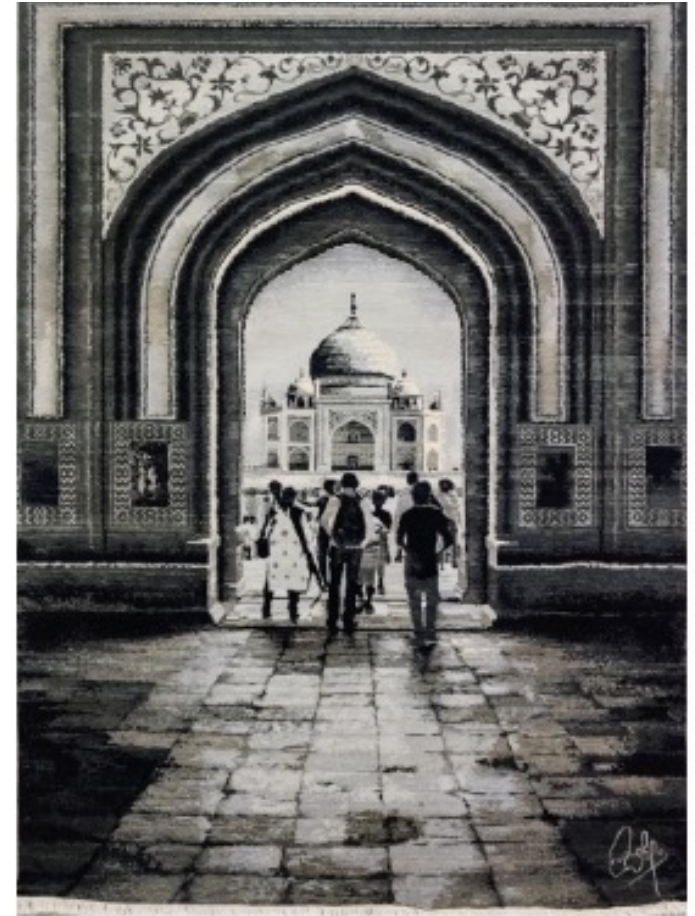

LOOMHAUS

Hand-Knotted Wall Art - One of a Kind

LOOMHAUS

Hand-Knotted Wall Art - One of a Kind

These exquisite pieces not only bring warmth and texture to a room but also tell a story through their intricate designs. Inspired by the beauty of landscapes captured through photography, these hand-knotted carpets are transforming the way we appreciate and incorporate nature into our living spaces. We made in fine hand-carded wool. Thanks to our design team and artisans for giving the finest quality and details into our one of a kinds collection.

ORIGINAL IMAGE

THE BIG BEN, LONDON

Size: 5-1 X 7-1

LOOMHAUS

ORIGINAL IMAGE

THE TAJ MAHAL

SIZE: 5-1 X 7-2

LOOMHAUS

ORIGINAL IMAGE

THE SHARD, LONDON

SIZE: 5-0 X 5.0

LOOMHAUS

ORIGINAL IMAGE

MOONSCAPE, LADAKH

SIZE: 5-1 X 3-9

LOOMHAUS