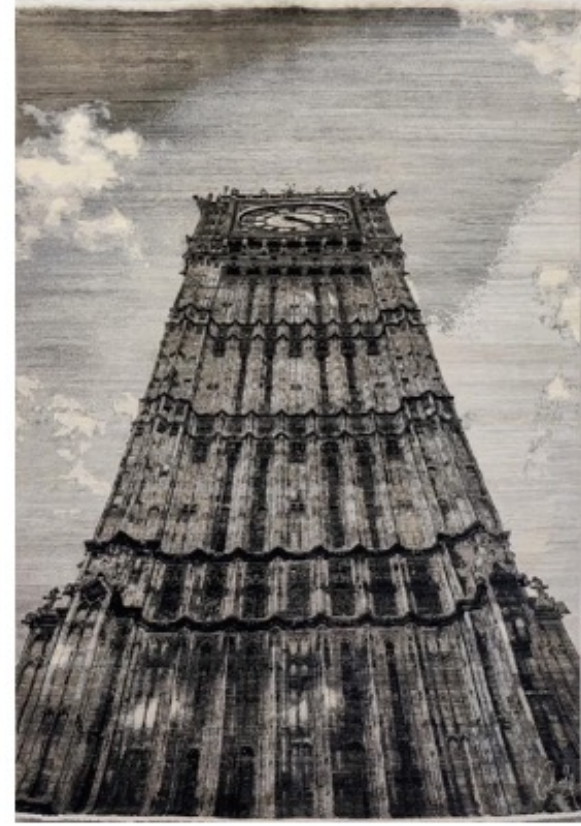

LOOMHAUS

Hand-Knotted Wall Art - One of a Kind

LOOMHAUS

Hand-Knotted Wall Art - One of a Kind

These exquisite pieces not only bring warmth and texture to a room but also tell a story through their intricate designs. Inspired by the beauty of landscapes captured through photography, these hand-knotted carpets are transforming the way we appreciate and incorporate nature into our living spaces. We made in fine hand-carded wool. Thanks to our design team and artisans for giving the finest quality and details into our one of a kinds collection.

Delivery Time (Quality 13x13)

5'x5' / 7'x5' / 5'x7' - 5 to 6 Months

(Please ask for custom size)

LOOMHAUS

ORIGINAL IMAGE

BENARAS GHAT

SIZE: 7-2 X 5-7

LOOMHAUS

ORIGINAL IMAGE

THE BIG BEN, LONDON

Size: 5-1 X 7-1

LOOMHAUS

ORIGINAL IMAGE

THE TAJ MAHAL

SIZE: 5-1 X 7-2

LOOMHAUS

ORIGINAL IMAGE

THE SHARD, LONDON

SIZE: 5-0 X 5.0

LOOMHAUS

ORIGINAL IMAGE

MOONSCAPE, LADAKH

SIZE: 5-1 X 3-9

LOOMHAUS